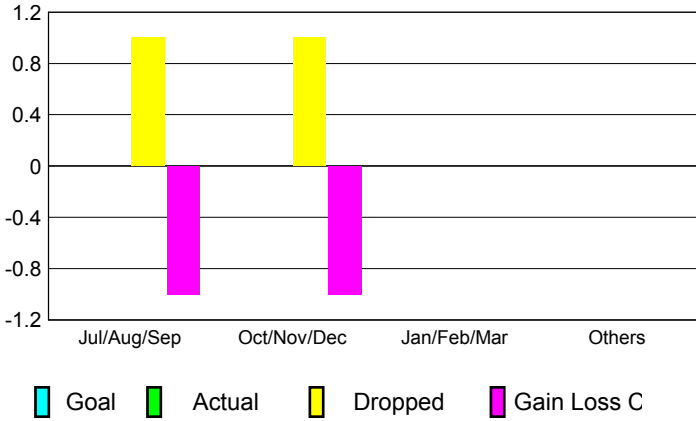

GMT: **Kenneth Schwols**

Location: **NEBRASKA**

GMT CA: **1**

CLUBS

Month	New Club Goal	Actual New Clubs	Actual Dropped Clubs	Gain/Loss of Clubs
2012-2013				
Jul/Aug/Sep		0	1	-1
Oct/Nov/Dec		0	1	-1
Jan/Feb/Mar		0	0	0
Apr/May/June		0	0	0
Totals		0	2	-2

Club Results 2012-2013
Goal, New, Dropped, Gain/Loss

MEMBERSHIP

Month	Net Memb Goal	Actual New Memb	Actual Dropped Memb	Gain/Loss of Memb
2012-2013				
Jul/Aug/Sep		25	37	-12
Oct/Nov/Dec		18	23	-5
Jan/Feb/Mar		22	23	-1
Apr/May/June		17	31	-14
Totals		82	114	-32