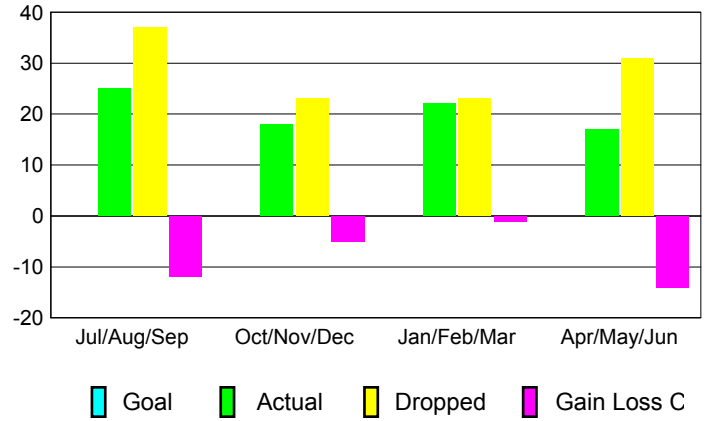

Membership Results 2012-2013
Goal, New, Dropped, Gain/Loss